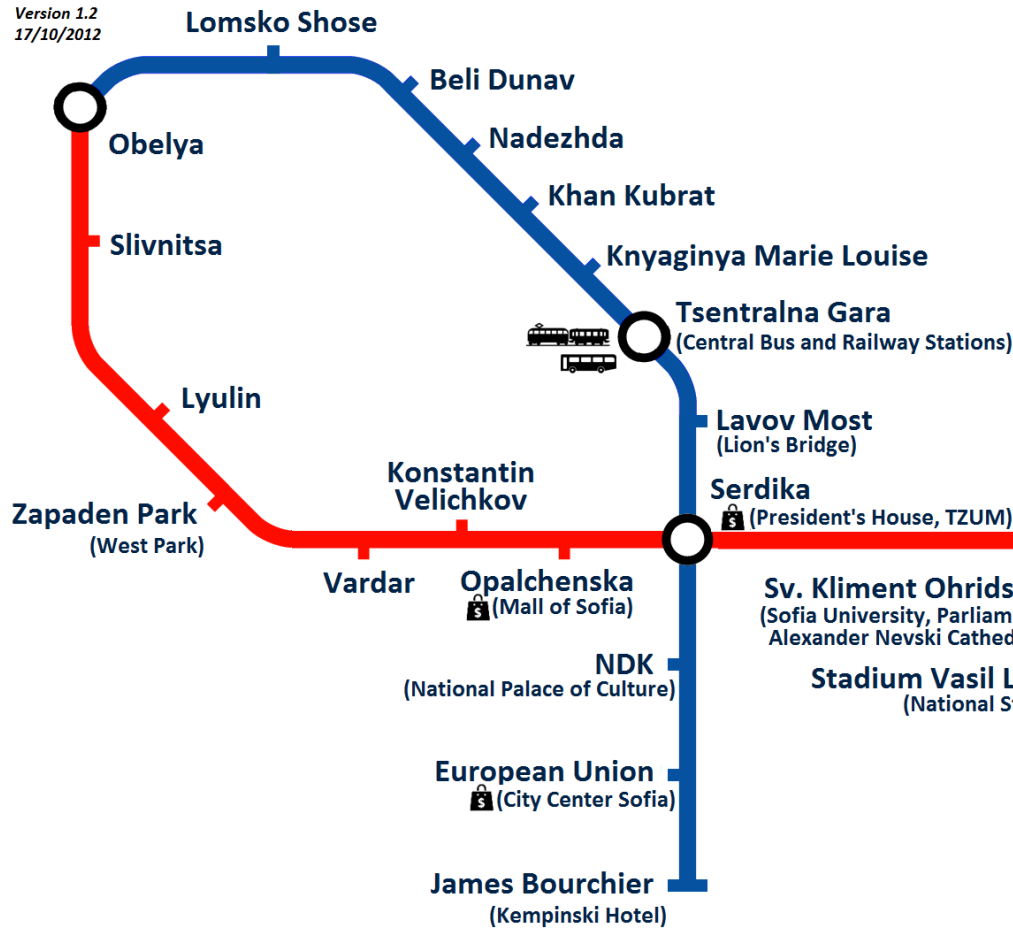

Version 1.2
17/10/2012

SOFIA Tube Map

МЕТРОПОЛИТЕН
СОФИЯ

All logos are property of their respective owners.

Sofia Tube Map was created by Peter Sabev using the London Tube Map designed by Paul E Garbutt for a model.
This diagram is licensed under CC BY-NC-SA 3.0 You may copy, distribute, transmit and adapt the work under certain conditions.
See www.creativecommons.org and www.peter.and.bilyana.net for more information.